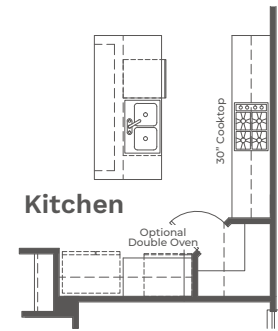

Drake

3 Beds 2 Baths 1,629 SF 1 Stories 2 Car Garage

Living Fireplace Option

Kitchen Option

TAFTHOMES.COM

Drake Elevation A

Drake Elevation B

Drake Elevation C