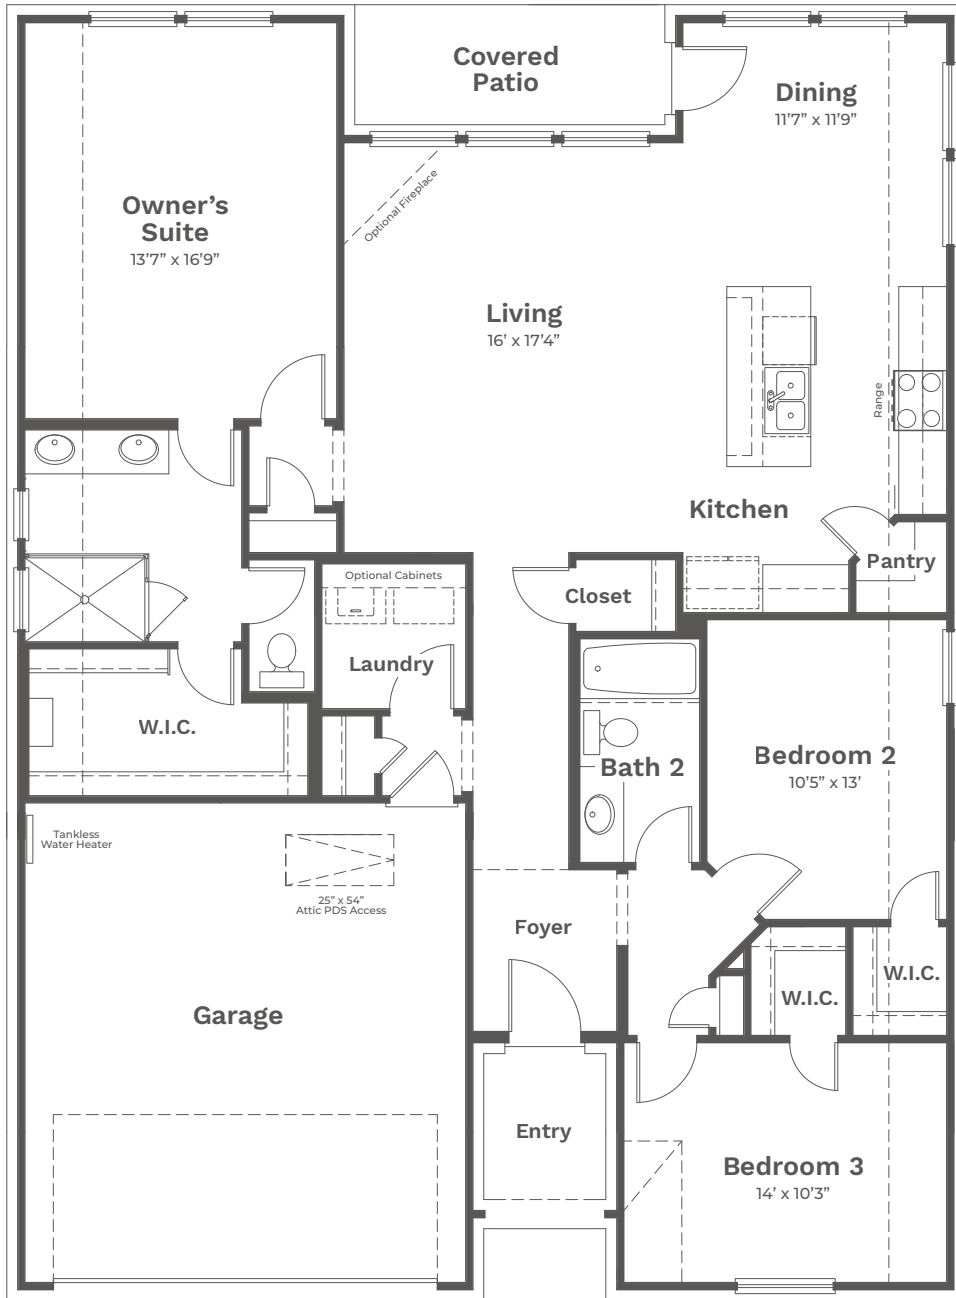

Drake

3 Beds 2 Baths 1,629 SF 1 Stories 2 Car Garage

Living Fireplace Option

Kitchen Option

TAFTHOMES.COM

Drake Elevation A

Drake Elevation B

Drake Elevation C