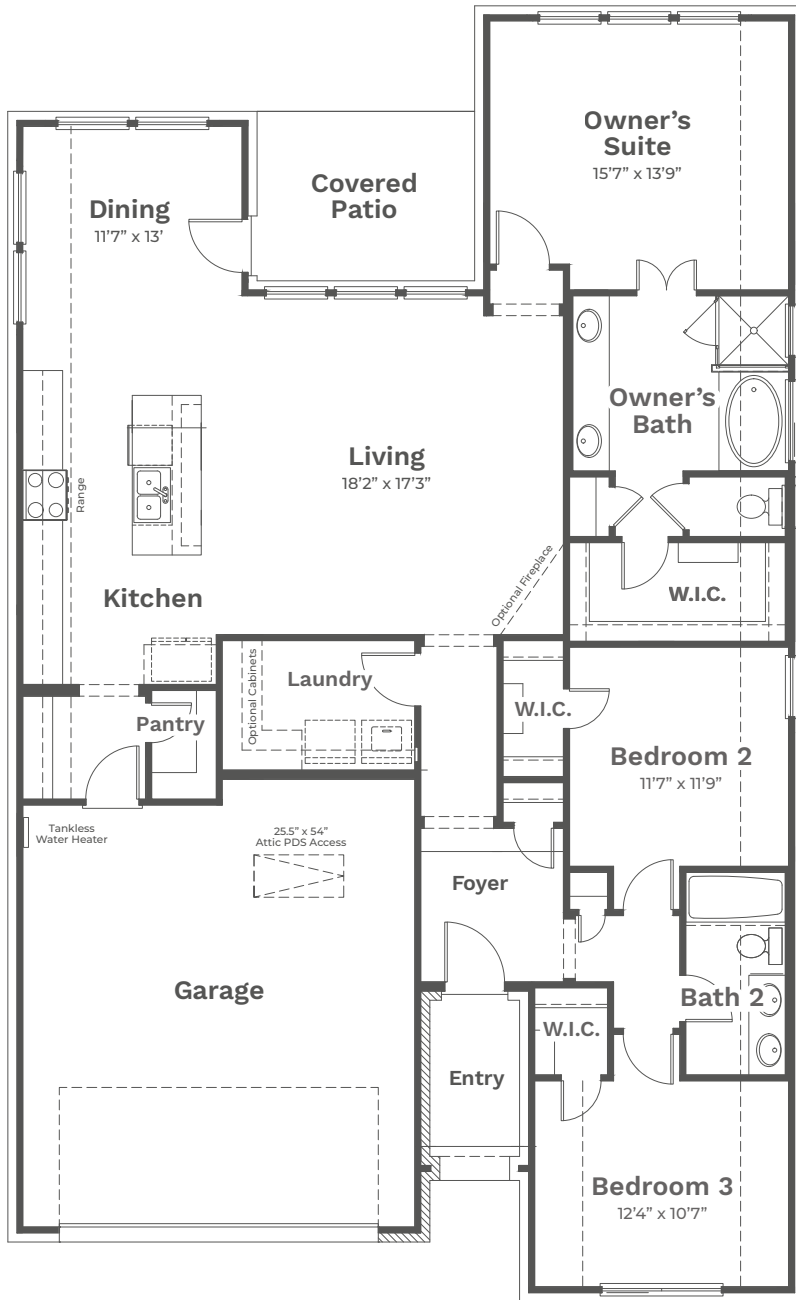

# Fullerton

3 Beds 2 Baths 1,776 SF 1 Stories 2 Car Garage

Living Fireplace Option

Kitchen Option

TAFTHOMES.COM

**Fullerton** Elevation A

**Fullerton** Elevation B